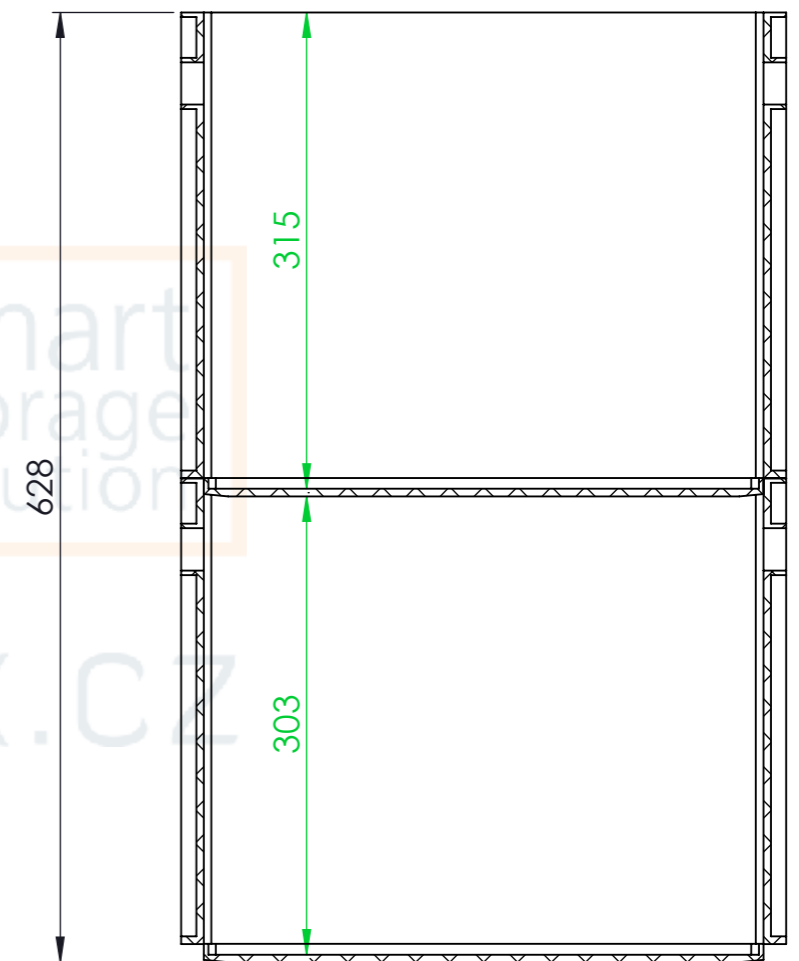

Product ID: 8596349007326

TECHNICAL DRAWING

Euro box (open handle)

CUT A-A