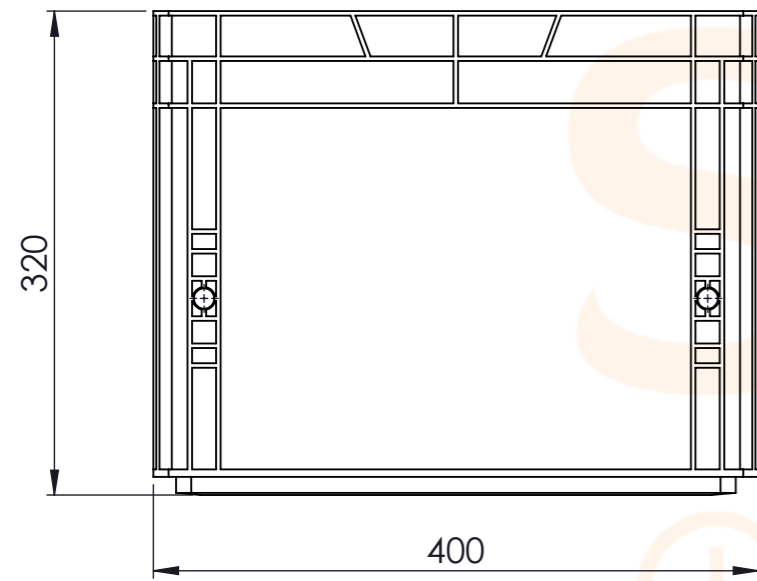

Product ID: 8596349007326

TECHNICAL DRAWING

Euro box (open handle)

CUT A-A