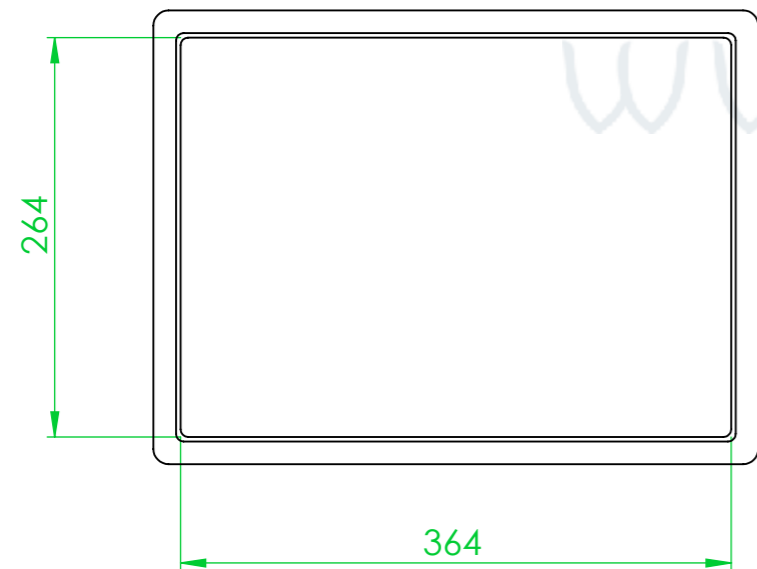

Product ID: 8596349007326

TECHNICAL DRAWING

Euro box (open handle)

CUT A-A