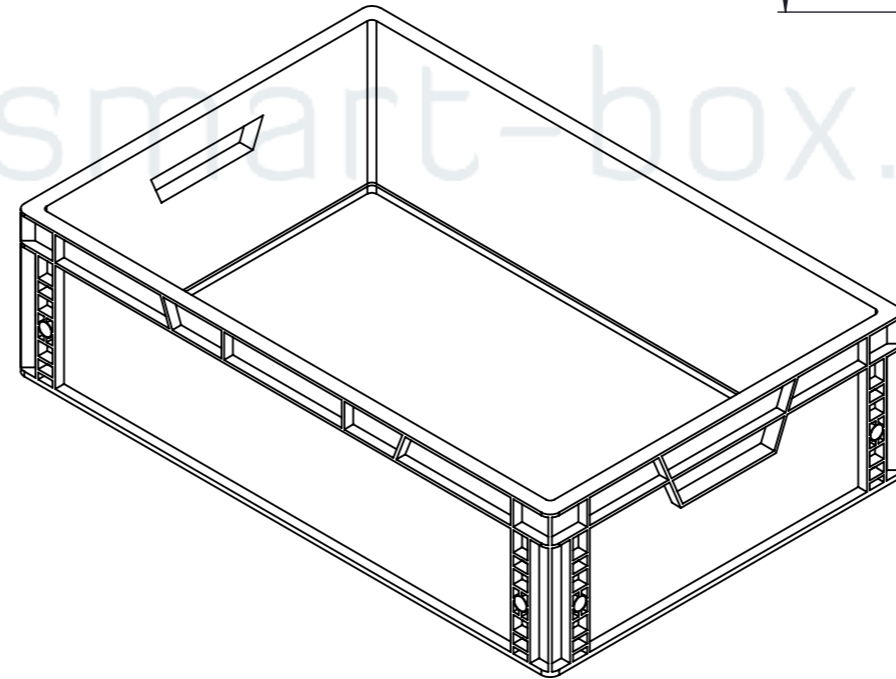

Product ID: 8596349007357

TECHNICAL DRAWING

Euro box (open handle)

CUT A-A
SCALE 1 : 6