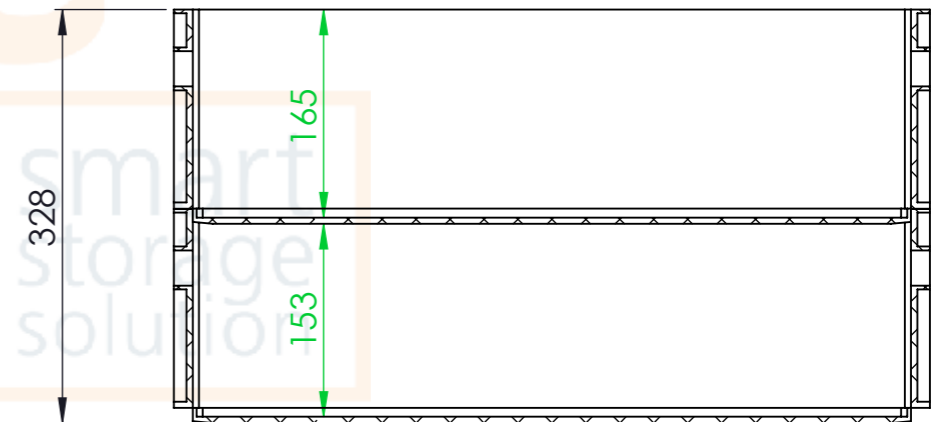

Product ID: 8596349007357

TECHNICAL DRAWING

Euro box (open handle)

CUT A-A
SCALE 1 : 6