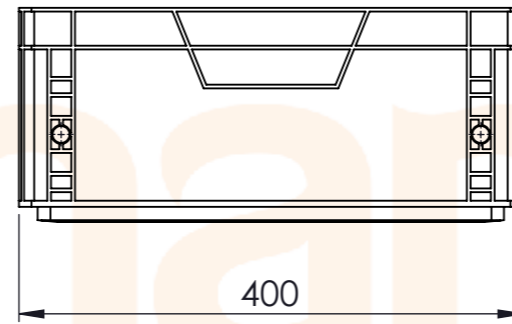

Product ID: 8596349007357

TECHNICAL DRAWING

Euro box (open handle)

CUT A-A
SCALE 1 : 6