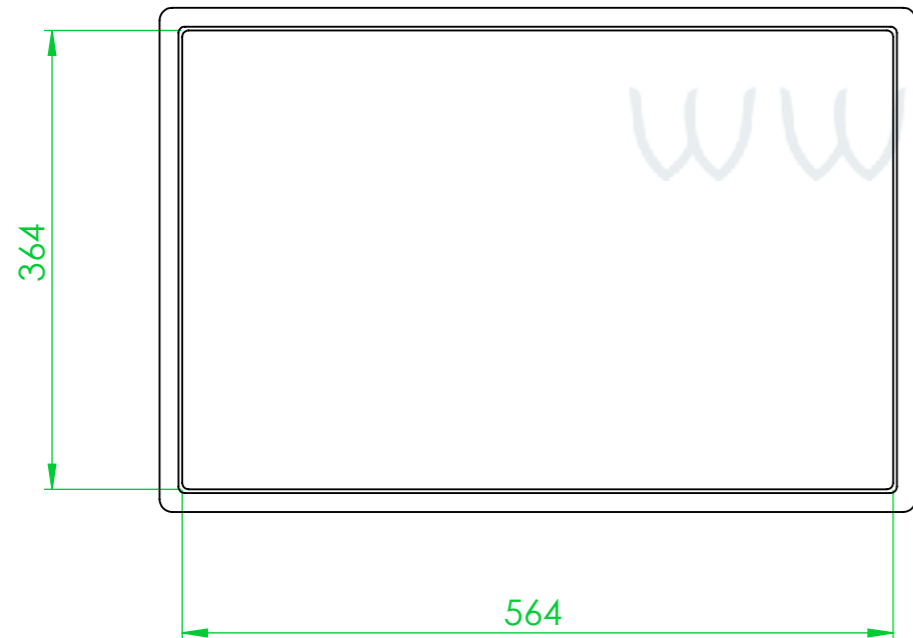

Product ID: 8596349007357

TECHNICAL DRAWING

Euro box (open handle)

CUT A-A
SCALE 1 : 6