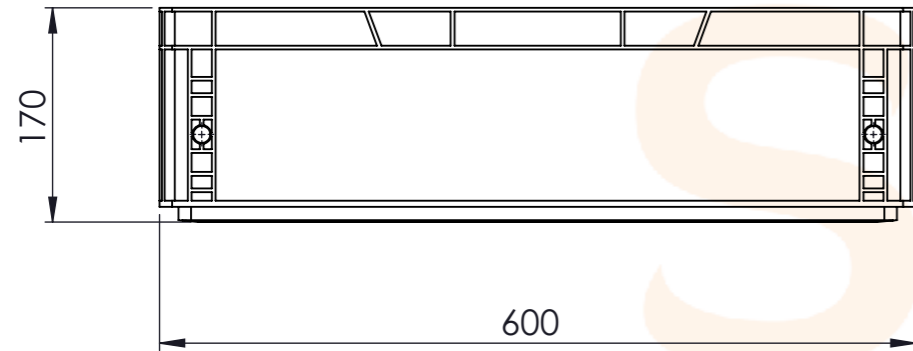

Product ID: 8596349007357

TECHNICAL DRAWING

Euro box (open handle)

CUT A-A
SCALE 1 : 6