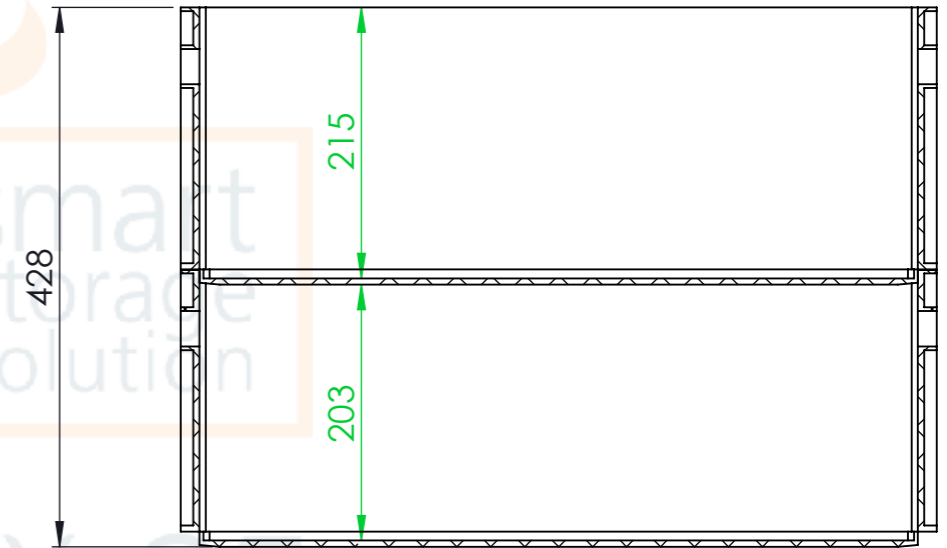

Product ID: 8596349007364

TECHNICAL DRAWING

Euro box (open handle)

CUT A-A
SCALE 1 : 6