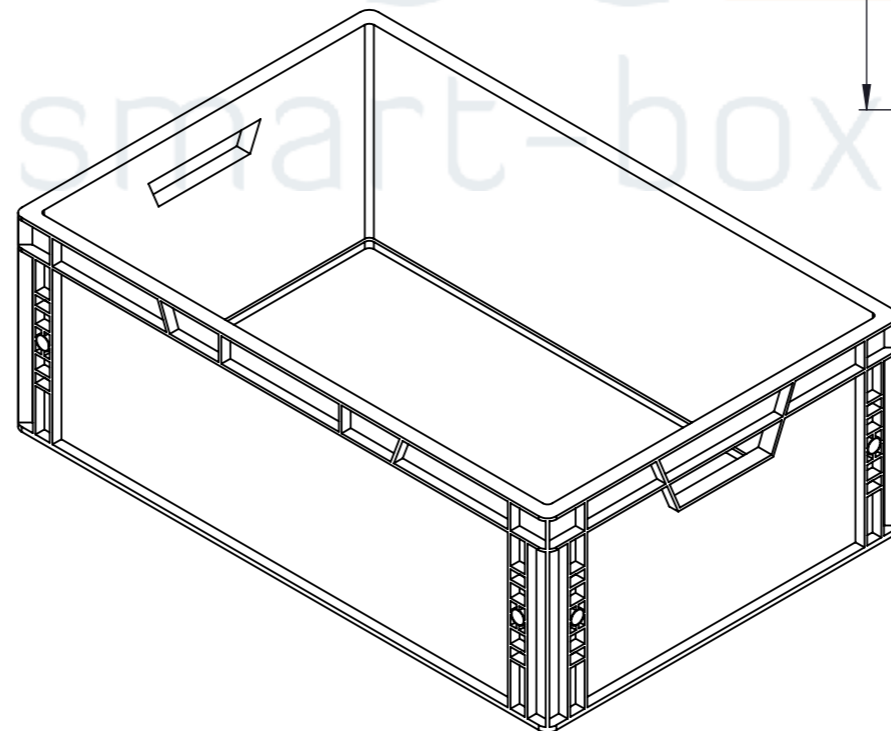

Product ID: 8596349007364

TECHNICAL DRAWING

Euro box (open handle)

CUT A-A
SCALE 1 : 6