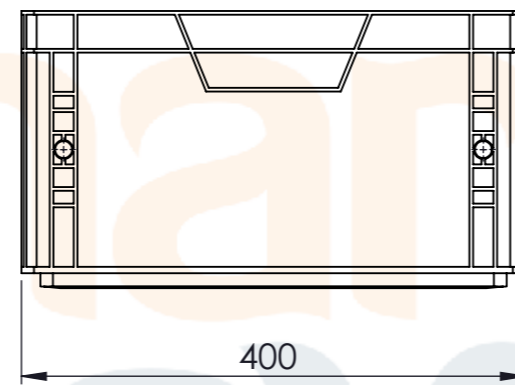

Product ID: 8596349007364

TECHNICAL DRAWING

Euro box (open handle)

CUT A-A
SCALE 1 : 6