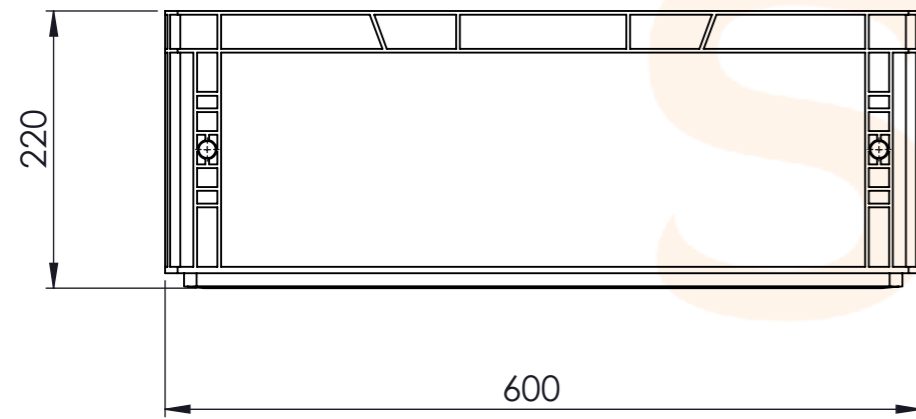

Product ID: 8596349007364

TECHNICAL DRAWING

Euro box (open handle)

CUT A-A
SCALE 1 : 6