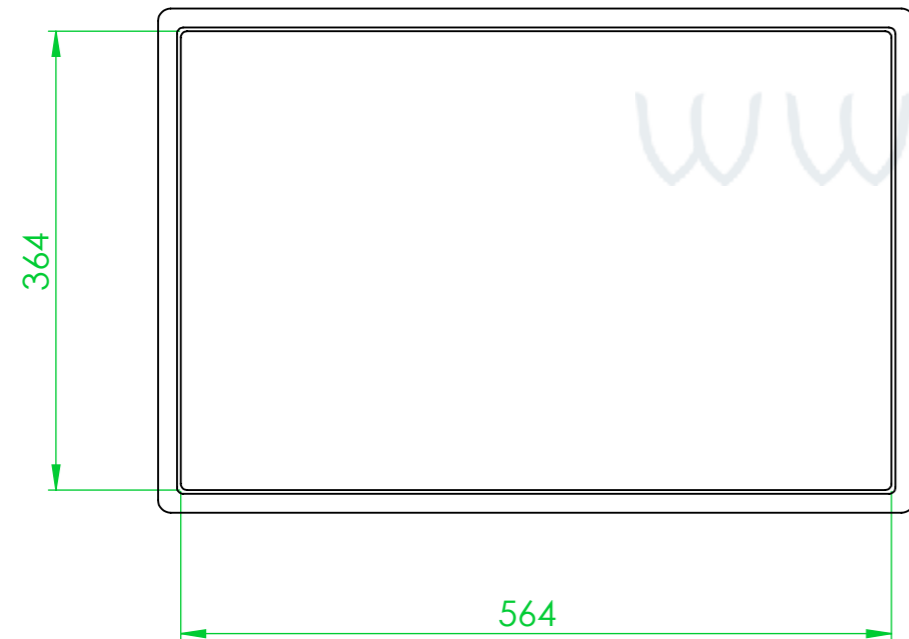

Product ID: 8596349007364

TECHNICAL DRAWING

Euro box (open handle)

CUT A-A
SCALE 1 : 6