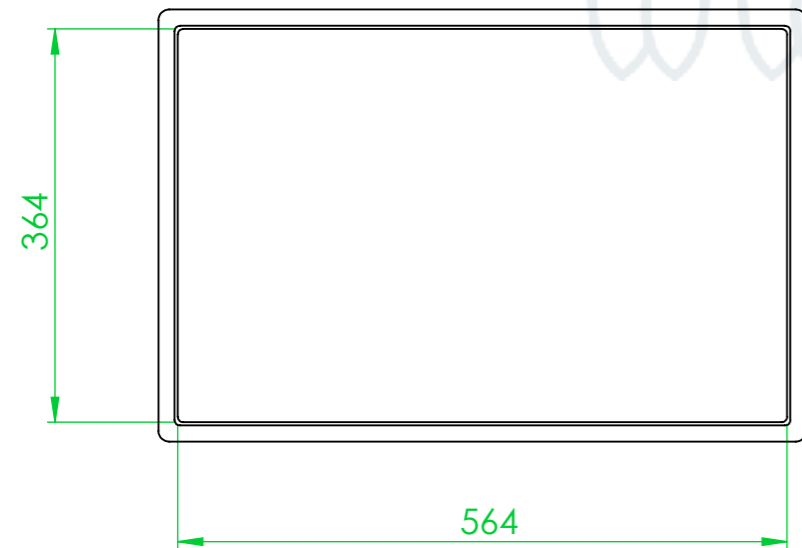

Product ID: 8596349007395

TECHNICAL DRAWING

Euro box (open handle)

CUT A-A
SCALE 1 : 7