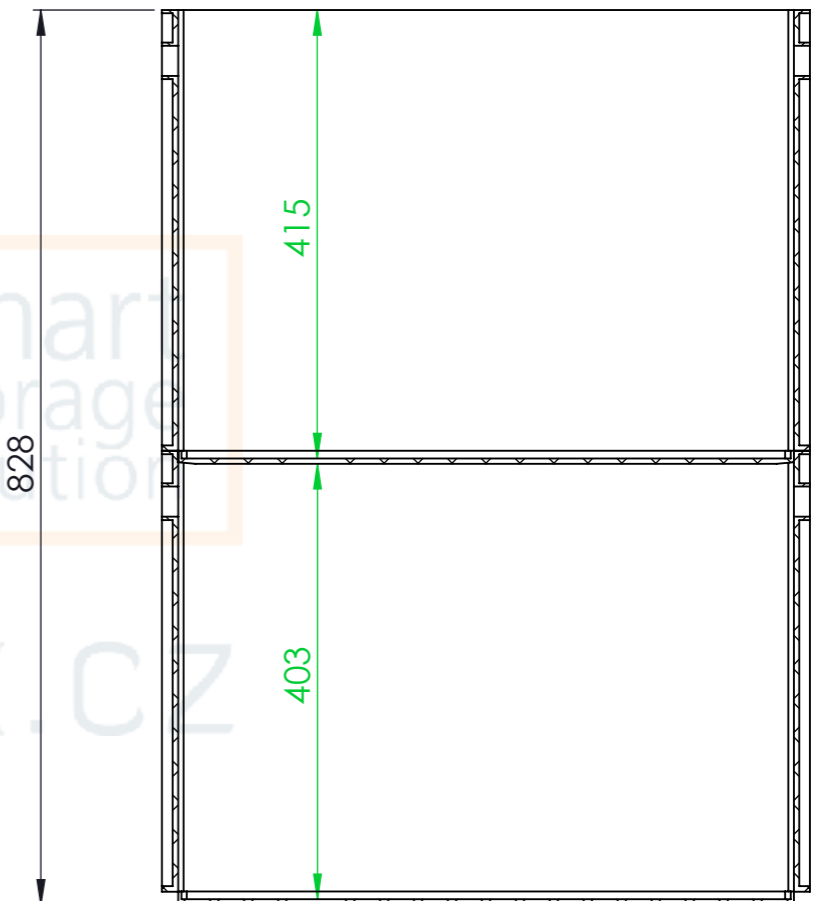

Product ID: 8596349007395

TECHNICAL DRAWING

Euro box (open handle)

CUT A-A
SCALE 1 : 7