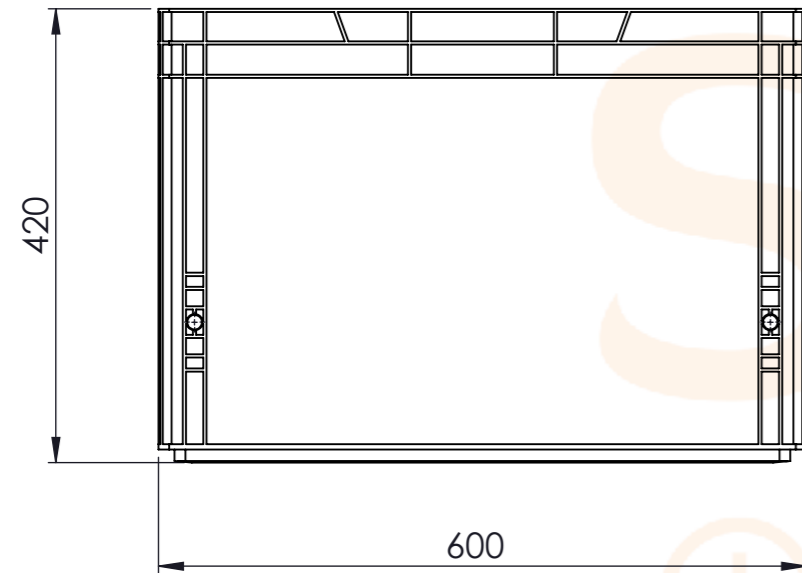

Product ID: 8596349007395

TECHNICAL DRAWING

Euro box (open handle)

CUT A-A
SCALE 1 : 7