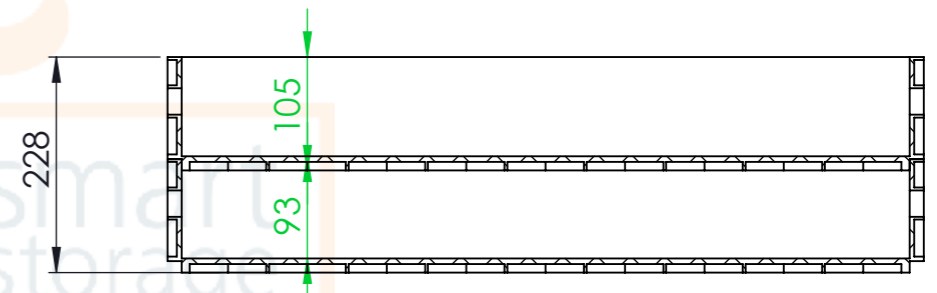

Product ID: 8596349000433

TECHNICAL DRAWING

Euro box (open handle)

CUT A-A  
SCALE 1 : 8

Smart  
box  
www.smart-box.cz

smart  
storage  
solution