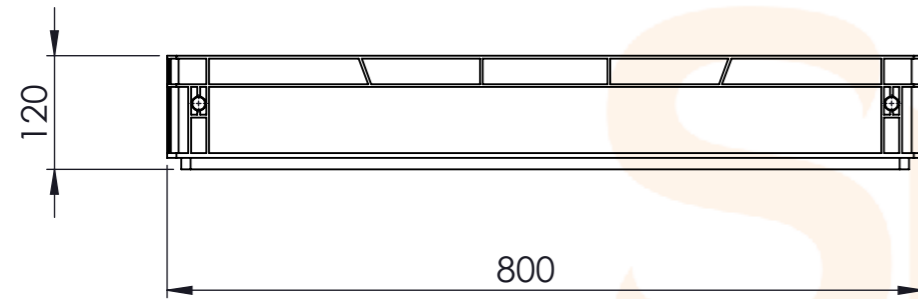

Product ID: 8596349000433

TECHNICAL DRAWING

Euro box (open handle)

CUT A-A  
SCALE 1 : 8

Smart  
box  
www.smart-box.cz

smart  
storage  
solution