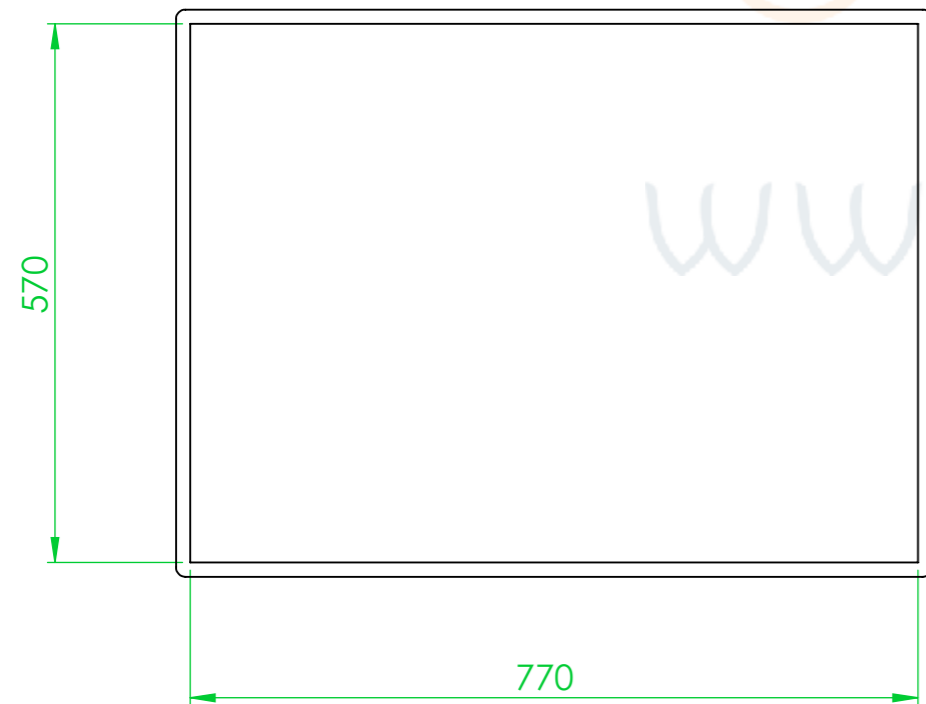

Product ID: 8596349007418

TECHNICAL DRAWING

Euro box (open handle)

CUT A-A
SCALE 1 : 8