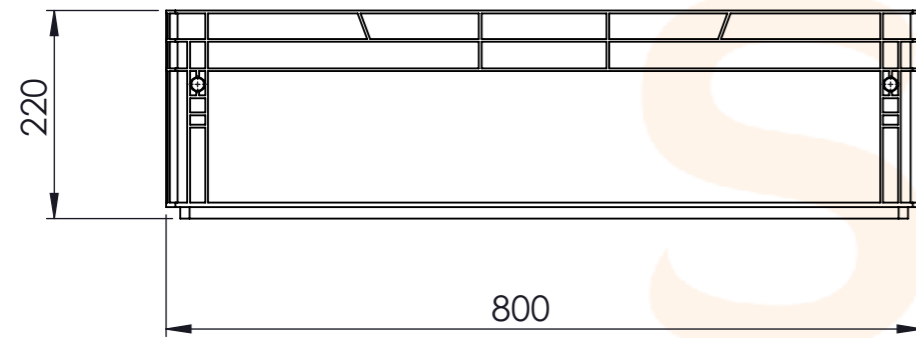

Product ID: 8596349007418

TECHNICAL DRAWING

Euro box (open handle)

CUT A-A
SCALE 1 : 8