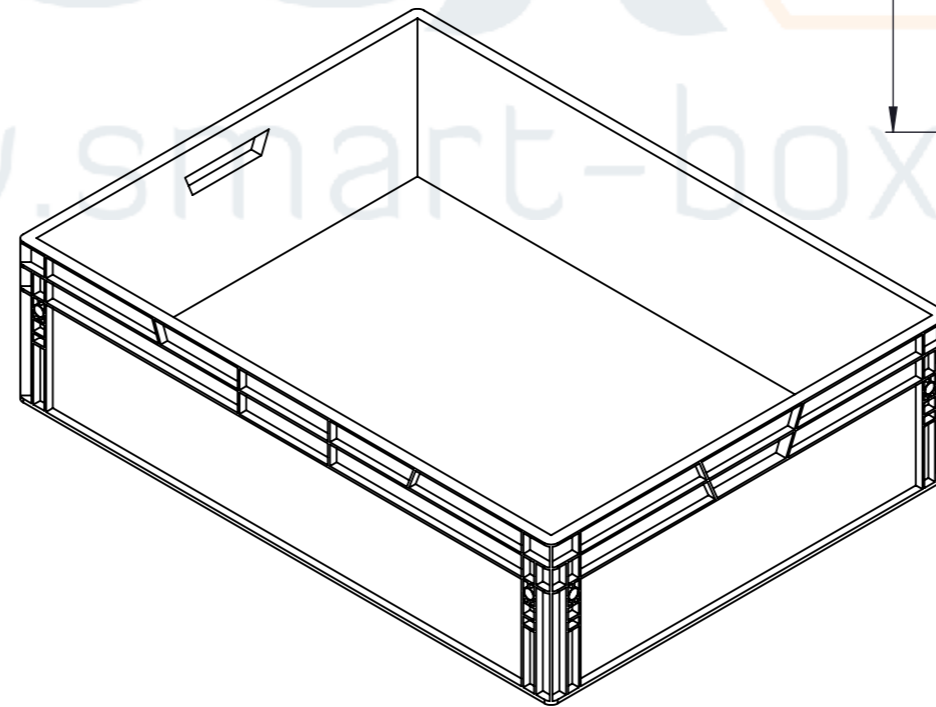

Product ID: 8596349007418

TECHNICAL DRAWING

Euro box (open handle)

CUT A-A
SCALE 1 : 8