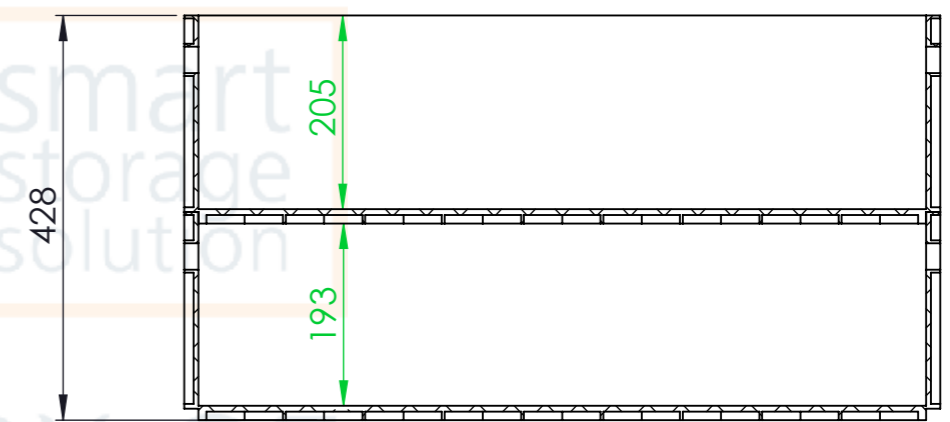

Product ID: 8596349007418

TECHNICAL DRAWING

Euro box (open handle)

CUT A-A
SCALE 1 : 8