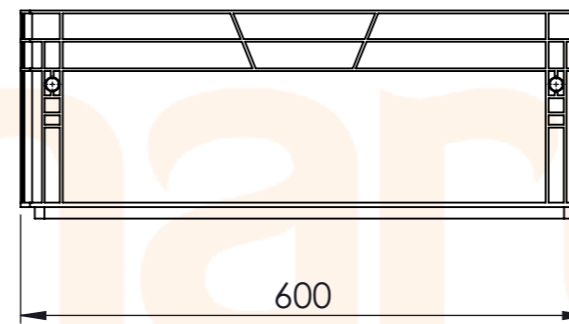

Product ID: 8596349007418

TECHNICAL DRAWING

Euro box (open handle)

CUT A-A
SCALE 1 : 8