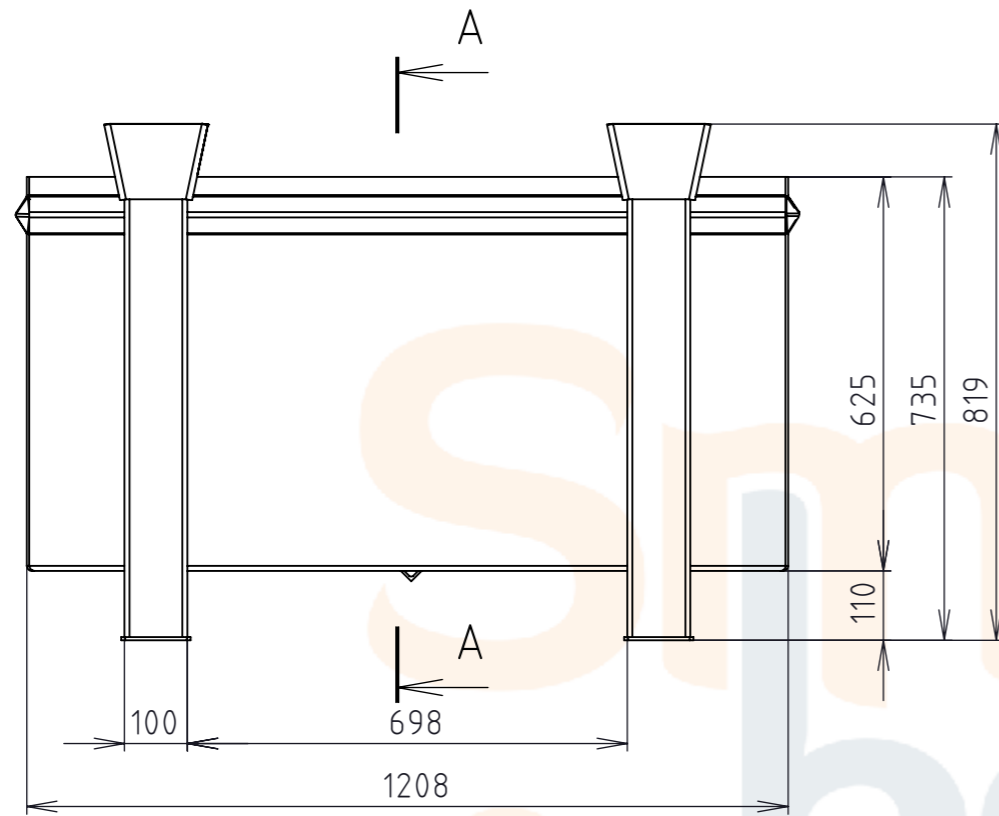

Product ID: 8596349002055

TECHNICAL DRAWING

Metal pallet for forged

CUT A-A