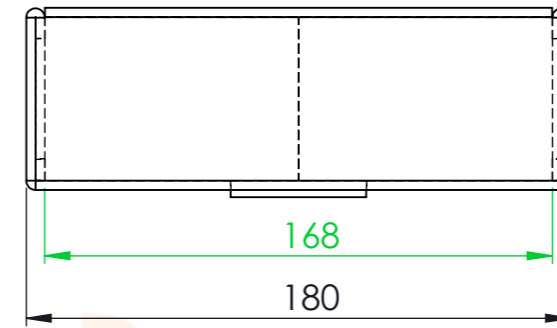

Product ID:8596349000280

TECHNICAL DRAWING

Eurobox with 6 insertion boxes.(3x2)

smart
+
box
www.smart-box.cz
smart
storage
solution