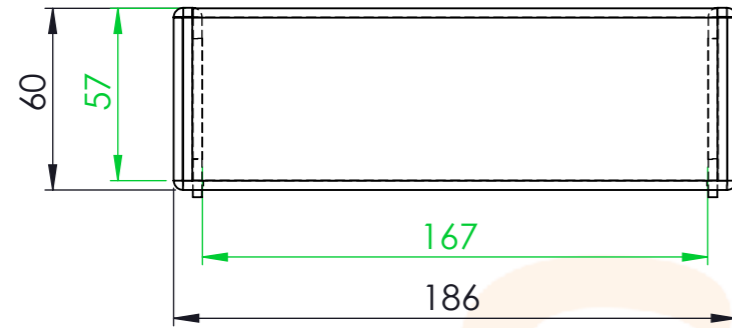

Product ID:8596349000280

TECHNICAL DRAWING

Eurobox with 6 insertion boxes.(3x2)

smart
+
box
www.smart-box.cz
smart
storage
solution