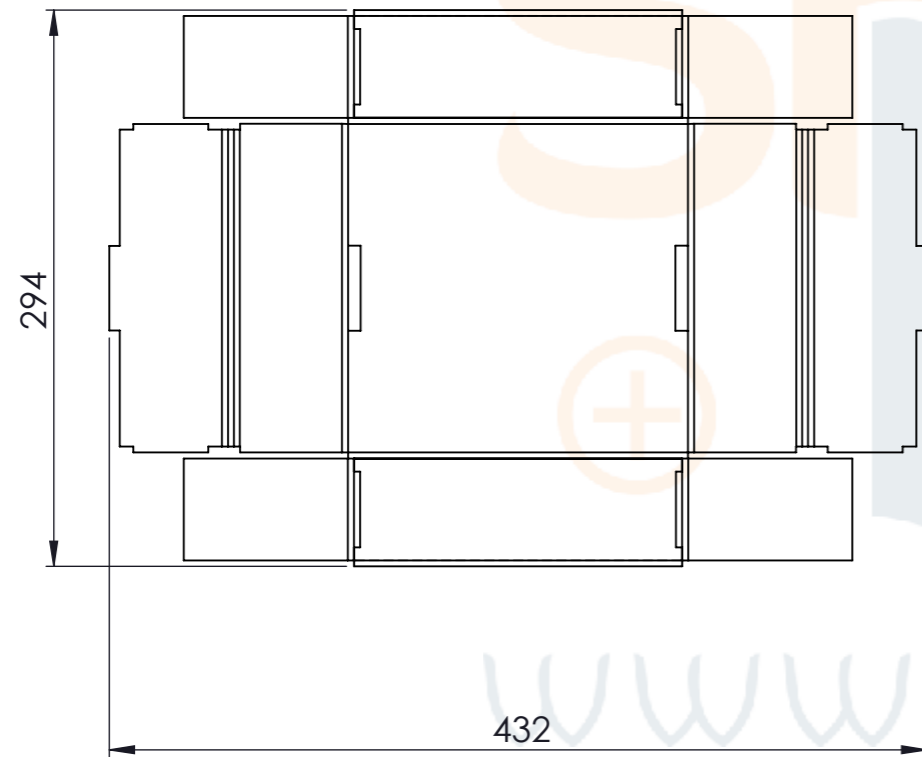

Product ID:8596349000280

TECHNICAL DRAWING

Eurobox with 6 insertion boxes.(3x2)

smart
+
box
www.smart-box.cz
smart
storage
solution