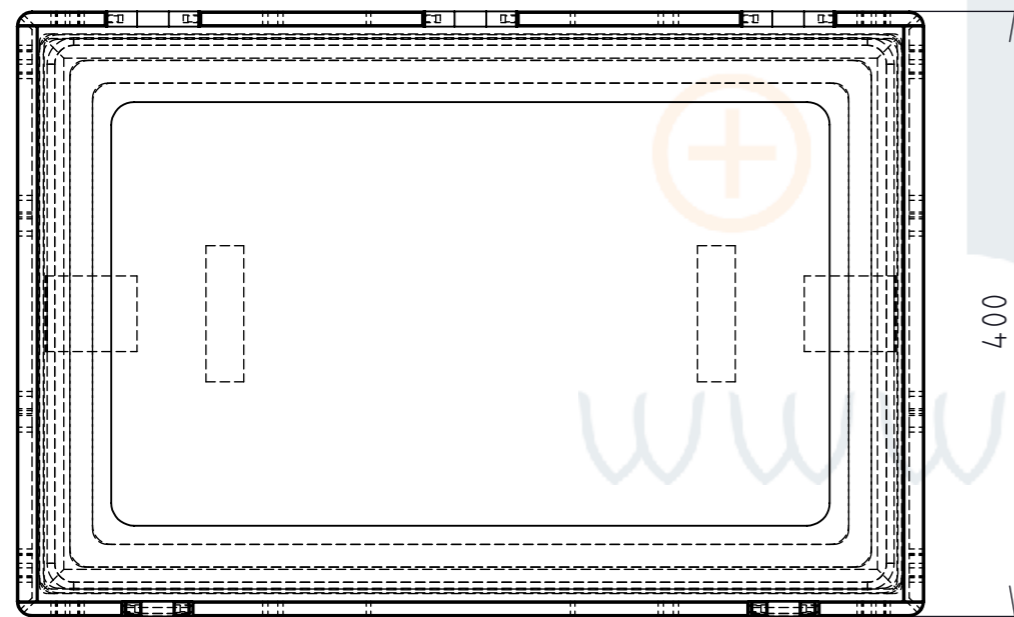

Product ID: 8596349002147

TECHNICAL DRAWING

EB 6432 + thermobox

smart  
storage  
solution

www.smart-box.cz

2

1

ITEM NO.	DESCRIPTION	QUANTITY	WEIGHT (kg)
1	Eurobox with lid 600x400x335mm	1	3.30
2	Thermobox	1	0.72

SPECIFICATION	
Weight	4.10 kg
Volume	32,8 l