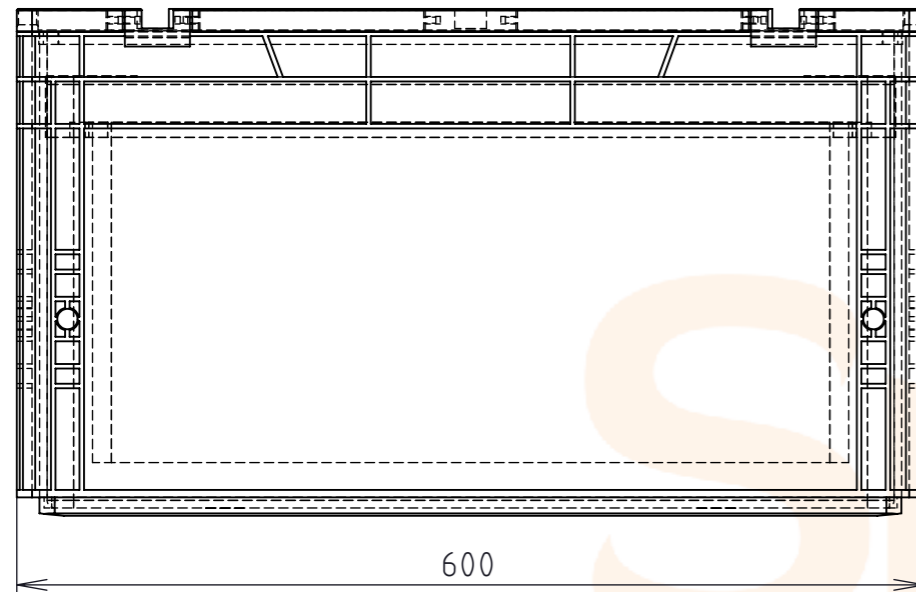

Product ID: 8596349002147

TECHNICAL DRAWING

EB 6432 + thermobox

smart  
storage  
solution

www.smart-box.cz

2

1

ITEM NO.	DESCRIPTION	QUANTITY	WEIGHT (kg)
1	Eurobox with lid 600x400x335mm	1	3.30
2	Thermobox	1	0.72

SPECIFICATION	
Weight	4.10 kg
Volume	32,8 l