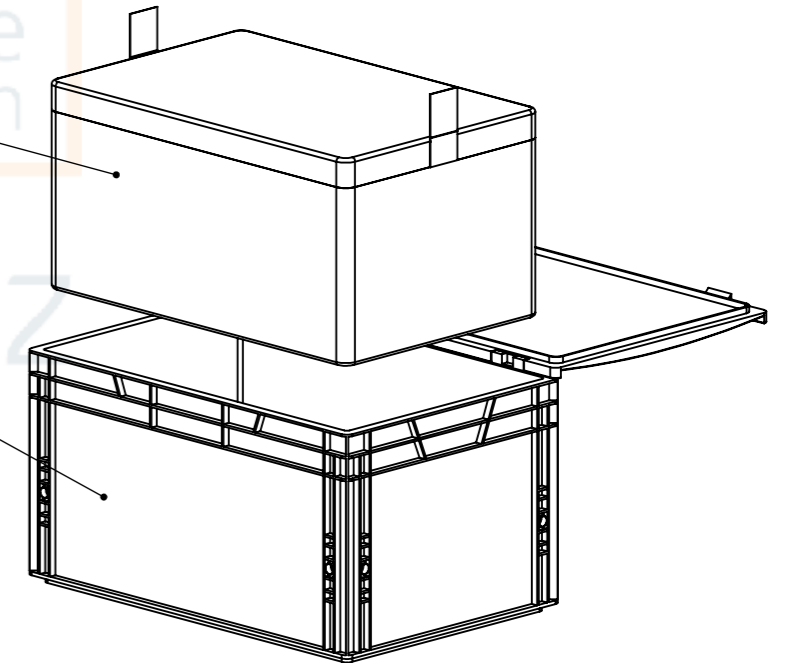

Product ID: 8596349002147

TECHNICAL DRAWING

EB 6432 + thermobox

smart  
storage  
solution

www.smart-box.cz

2

1

ITEM NO.	DESCRIPTION	QUANTITY	WEIGHT (kg)
1	Eurobox with lid 600x400x335mm	1	3.30
2	Thermobox	1	0.72

SPECIFICATION	
Weight	4.10 kg
Volume	32,8 l