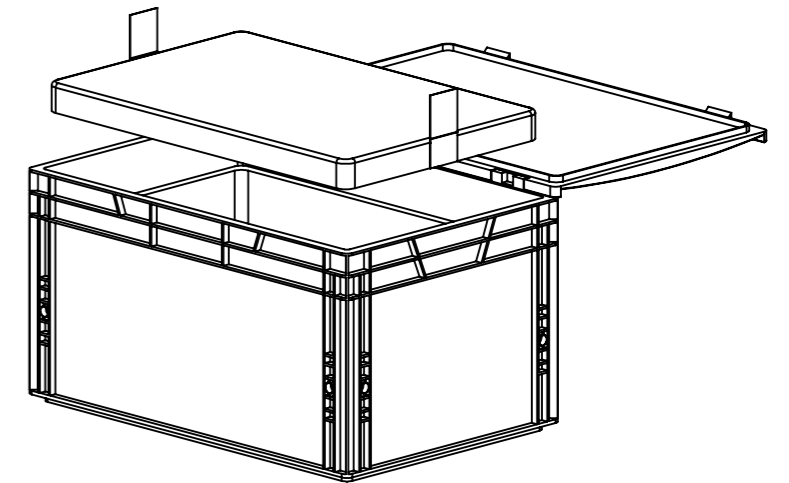

Product ID: 8596349002147

TECHNICAL DRAWING

EB 6432 + thermobox

smart  
storage  
solution

www.smart-box.cz

2

1

ITEM NO.	DESCRIPTION	QUANTITY	WEIGHT (kg)
1	Eurobox with lid 600x400x335mm	1	3.30
2	Thermobox	1	0.72

SPECIFICATION	
Weight	4.10 kg
Volume	32,8 l