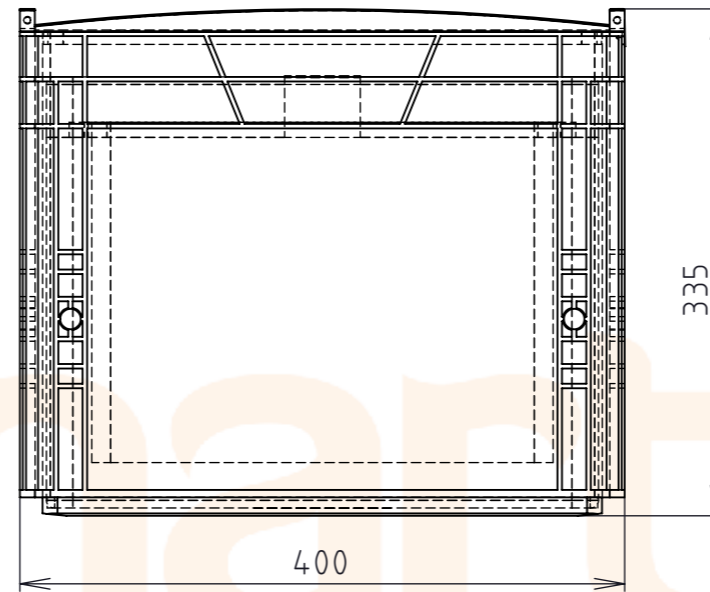

Product ID: 8596349002147

TECHNICAL DRAWING

EB 6432 + thermobox

smart  
storage  
solution

www.smart-box.cz

2

1

ITEM NO.	DESCRIPTION	QUANTITY	WEIGHT (kg)
1	Eurobox with lid 600x400x335mm	1	3.30
2	Thermobox	1	0.72

SPECIFICATION	
Weight	4.10 kg
Volume	32,8 l