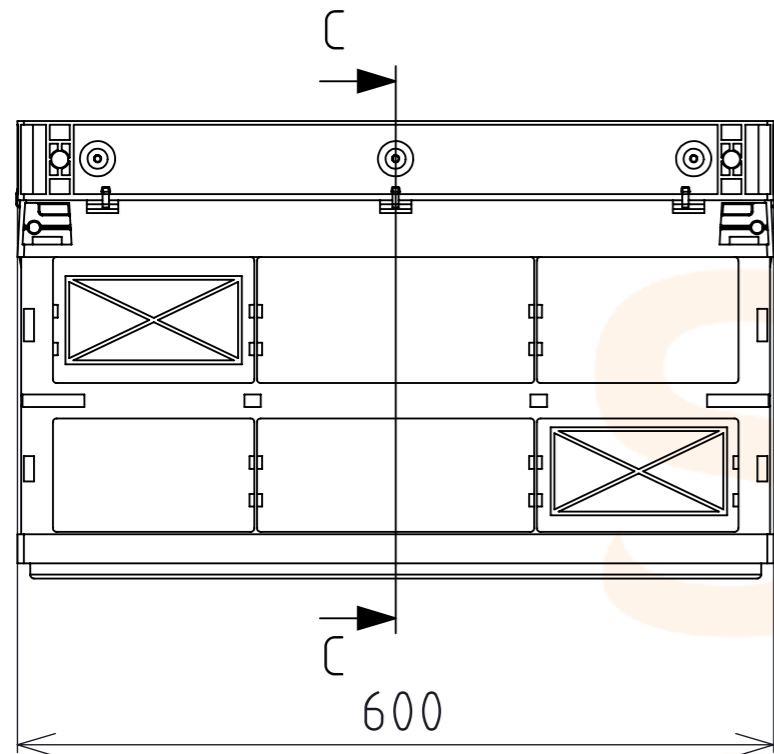

Product ID: 8596349002062

TECHNICAL DRAWING

Foldable box 600x400x365 mm

CUT C-C
SCALE 1:6

DETAIL B
SCALE 1:3

ITEM NO.	DESCRIPTION	QUANTITY	WEIGHT(kg)
1	Foldable box 600x400x365mm	1	5.63
2	Insert with insertion partition	1	1.68
3	Plastic rivet STUD 2000	6	0.01