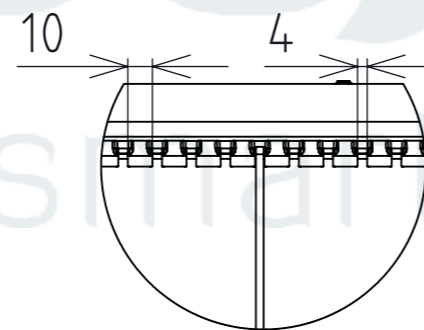

Product ID: 8596349002062

TECHNICAL DRAWING

Foldable box 600x400x365 mm

CUT C-C
SCALE 1:6

DETAIL B
SCALE 1:3

ITEM NO.	DESCRIPTION	QUANTITY	WEIGHT(kg)
1	Foldable box 600x400x365mm	1	5.63
2	Insert with insertion partition	1	1.68
3	Plastic rivet STUD 2000	6	0.01