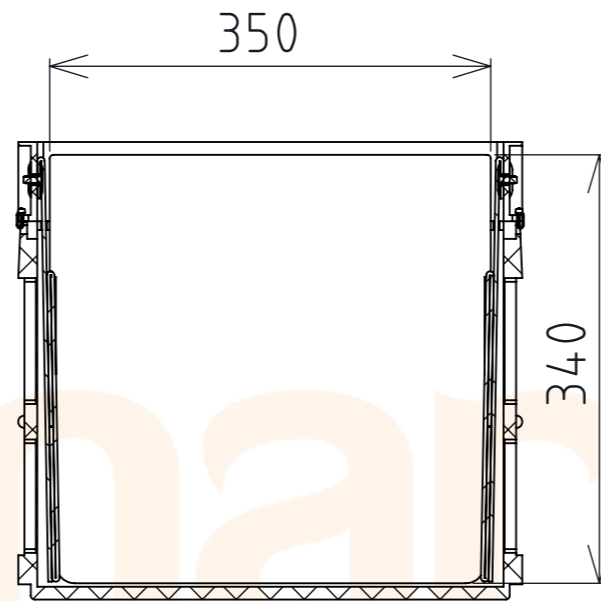

Product ID: 8596349002062

TECHNICAL DRAWING

Foldable box 600x400x365 mm

CUT C-C
SCALE 1:6

DETAIL B
SCALE 1:3

ITEM NO.	DESCRIPTION	QUANTITY	WEIGHT(kg)
1	Foldable box 600x400x365mm	1	5.63
2	Insert with insertion partition	1	1.68
3	Plastic rivet STUD 2000	6	0.01