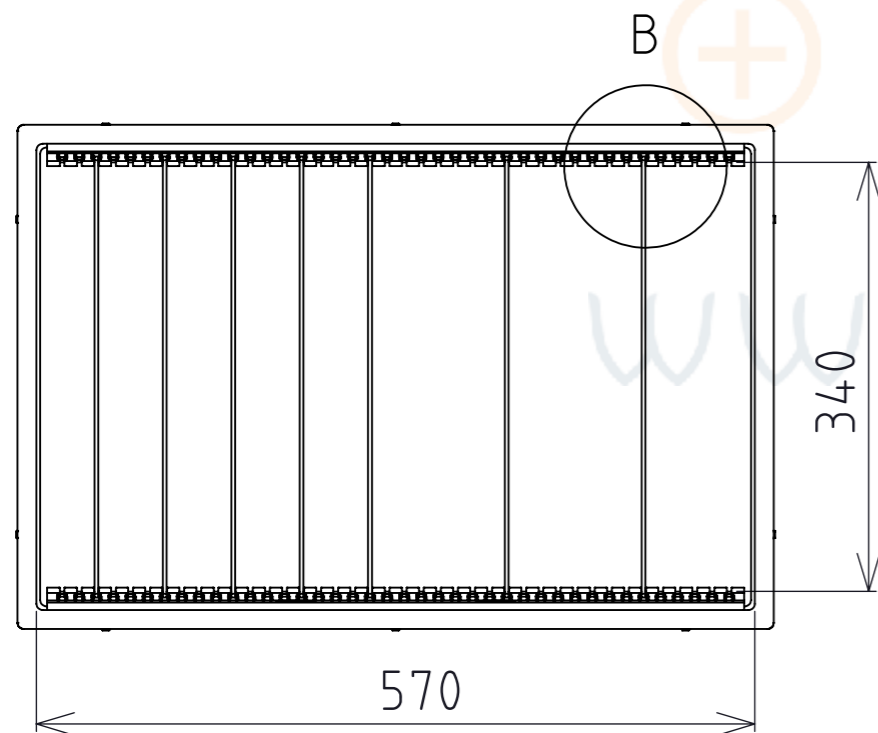

Product ID: 8596349002062

TECHNICAL DRAWING

Foldable box 600x400x365 mm

CUT C-C
SCALE 1:6

DETAIL B
SCALE 1:3

ITEM NO.	DESCRIPTION	QUANTITY	WEIGHT(kg)
1	Foldable box 600x400x365mm	1	5.63
2	Insert with insertion partition	1	1.68
3	Plastic rivet STUD 2000	6	0.01