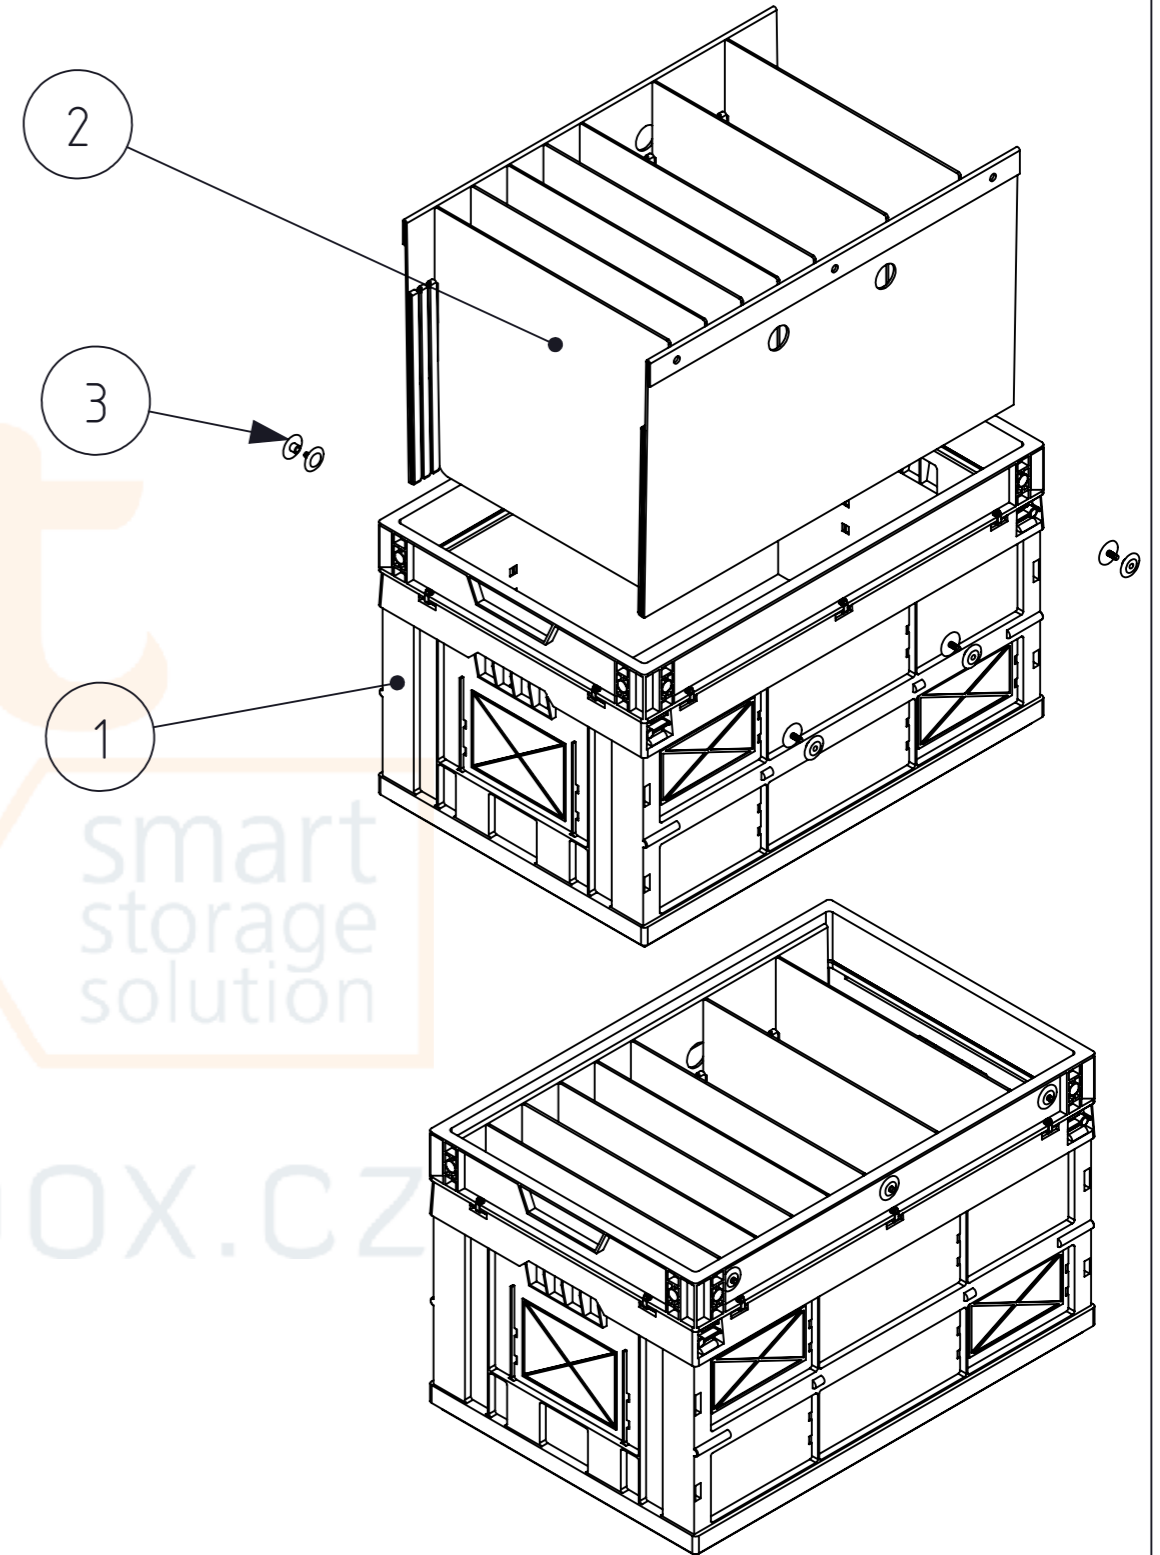

Product ID: 8596349002062

TECHNICAL DRAWING

Foldable box 600x400x365 mm

CUT C-C
SCALE 1:6

DETAIL B
SCALE 1:3

ITEM NO.	DESCRIPTION	QUANTITY	WEIGHT(kg)
1	Foldable box 600x400x365mm	1	5.63
2	Insert with insertion partition	1	1.68
3	Plastic rivet STUD 2000	6	0.01