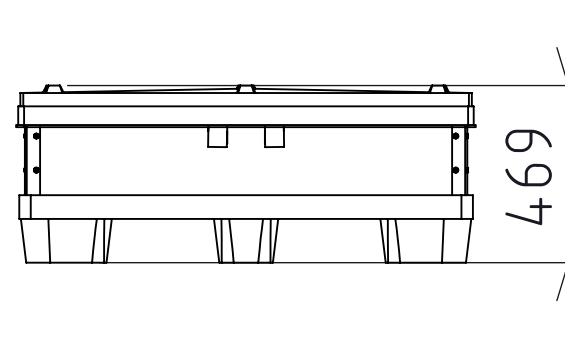

Product ID: 8596349008941

TECHNICAL DRAWING

TPS 1210-without loading door 2000g/m²

CUT A-A

ITEM NO.	DESCRIPTION	QUANTITY	WEIGHT(kg)
1	TPS 1200X1000 mm,sleeve	1	5.71
2	TPS 1200x1000 mm;palette	1	13.30
3	TPS 1200x1000 mm;lid	1	8.30

SPECIFICATION	
Weight	27.31 kg
Volume	853 l