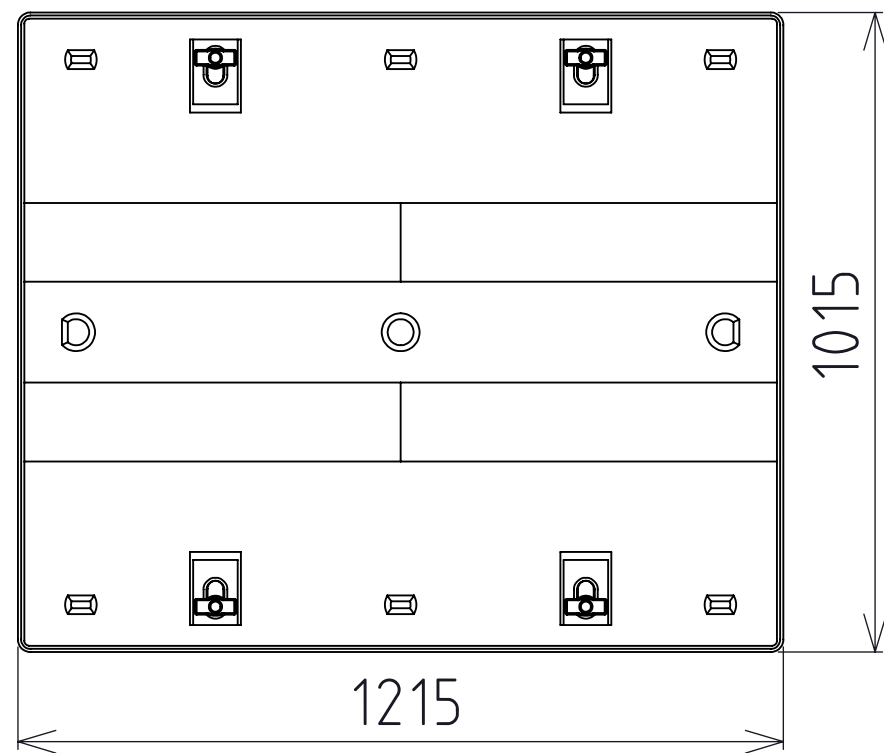

Product ID: 8596349008941

TECHNICAL DRAWING

TPS 1210-without loading door 2000g/m²

CUT A-A

ITEM NO.	DESCRIPTION	QUANTITY	WEIGHT(kg)
1	TPS 1200X1000 mm,sleeve	1	5.71
2	TPS 1200x1000 mm;palette	1	13.30
3	TPS 1200x1000 mm;lid	1	8.30

SPECIFICATION	
Weight	27.31 kg
Volume	853 l