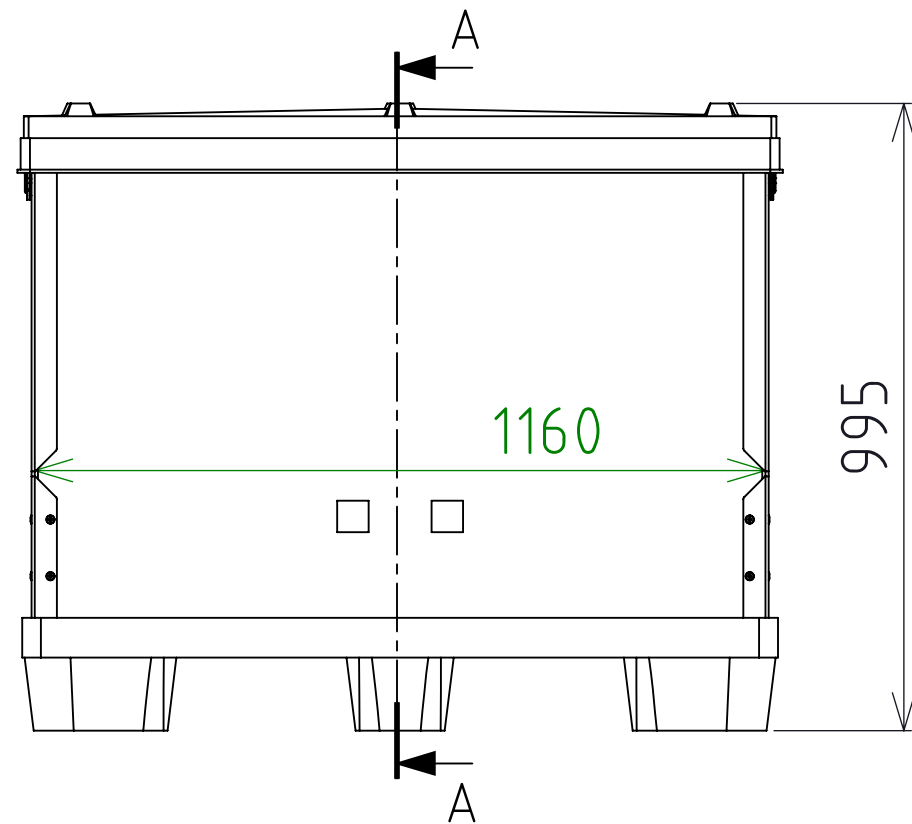

Product ID: 8596349008941

TECHNICAL DRAWING

TPS 1210-without loading door 2000g/m²

CUT A-A

ITEM NO.	DESCRIPTION	QUANTITY	WEIGHT(kg)
1	TPS 1200X1000 mm,sleeve	1	5.71
2	TPS 1200x1000 mm;palette	1	13.30
3	TPS 1200x1000 mm;lid	1	8.30

SPECIFICATION	
Weight	27.31 kg
Volume	853 l