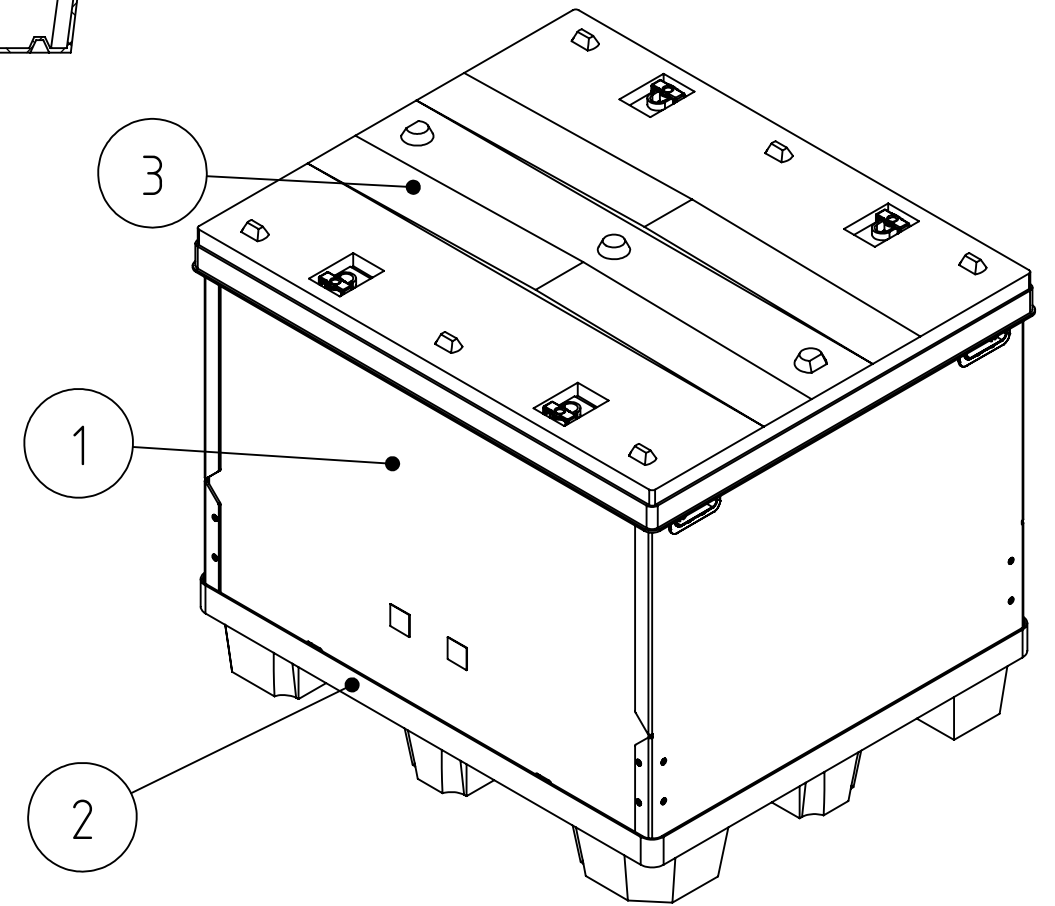

Product ID: 8596349008941

TECHNICAL DRAWING

TPS 1210-without loading door 2000g/m²

CUT A-A

ITEM NO.	DESCRIPTION	QUANTITY	WEIGHT(kg)
1	TPS 1200X1000 mm,sleeve	1	5.71
2	TPS 1200x1000 mm;palette	1	13.30
3	TPS 1200x1000 mm;lid	1	8.30

SPECIFICATION	
Weight	27.31 kg
Volume	853 l