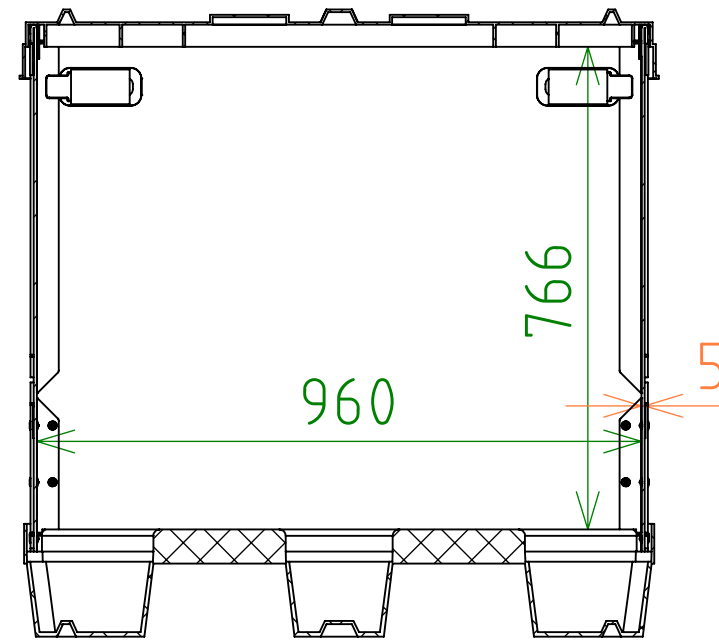

Product ID: 8596349008941

TECHNICAL DRAWING

TPS 1210-without loading door 2000g/m²

CUT A-A

ITEM NO.	DESCRIPTION	QUANTITY	WEIGHT(kg)
1	TPS 1200X1000 mm,sleeve	1	5.71
2	TPS 1200x1000 mm;palette	1	13.30
3	TPS 1200x1000 mm;lid	1	8.30

SPECIFICATION	
Weight	27.31 kg
Volume	853 l