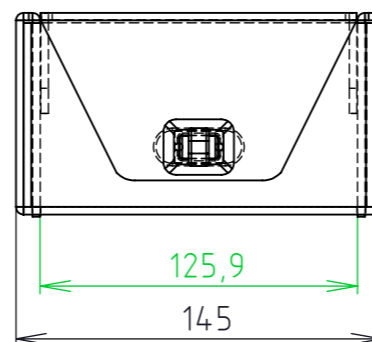

TECHNICAL DRAWING

Product code: 10010102

ITEM NO.	DESCRIPTION	step4/MNOŽ.
1	little box	1
2	frame	1
3	lock	1