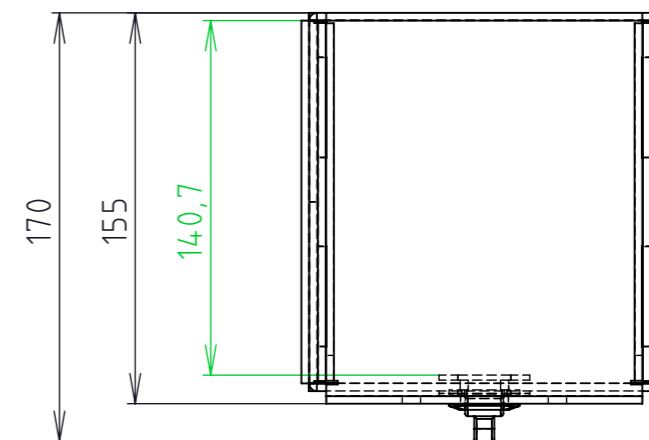

TECHNICAL DRAWING

Product code: 10010102

ITEM NO.	DESCRIPTION	step4/MNOŽ.
1	little box	1
2	frame	1
3	lock	1