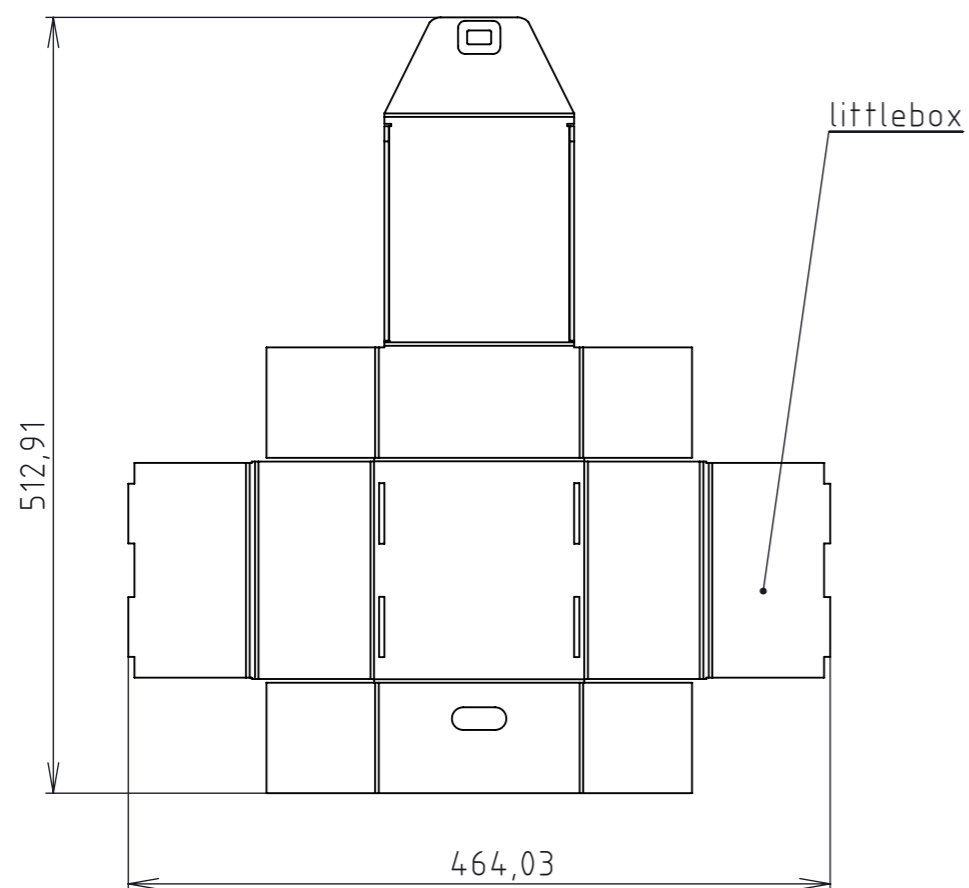

TECHNICAL DRAWING

Product code: 10010102

ITEM NO.	DESCRIPTION	step4/MNOŽ.
1	little box	1
2	frame	1
3	lock	1