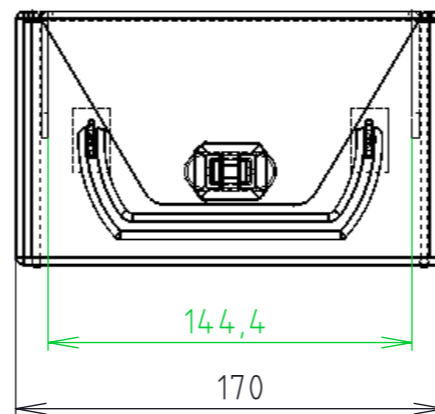

TECHNICAL DRAWING

Product code: 10010103

ITEM NO.	DRAWING NO.	DESCRIPTION	step4/MNOŽ.
1		little box	1
2		handle M320	1
3		lock	1
4		frame	1