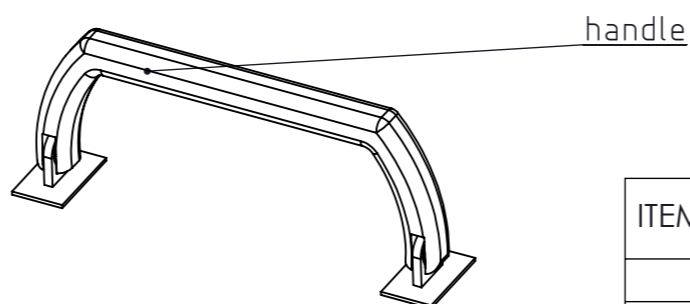

TECHNICAL DRAWING

Product code: 10010103

ITEM NO.	DRAWING NO.	DESCRIPTION	step4/MNOŽ.
1		little box	1
2		handle M320	1
3		lock	1
4		frame	1