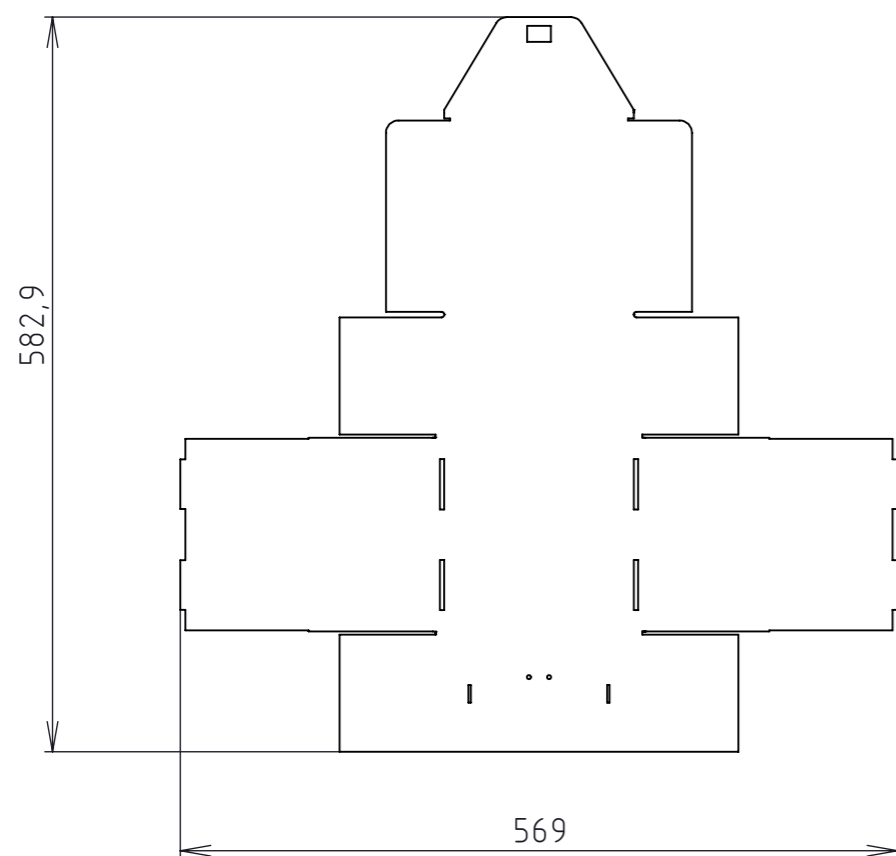

TECHNICAL DRAWING

Product code: 10010103

ITEM NO.	DRAWING NO.	DESCRIPTION	step4/MNOŽ.
1		little box	1
2		handle M320	1
3		lock	1
4		frame	1