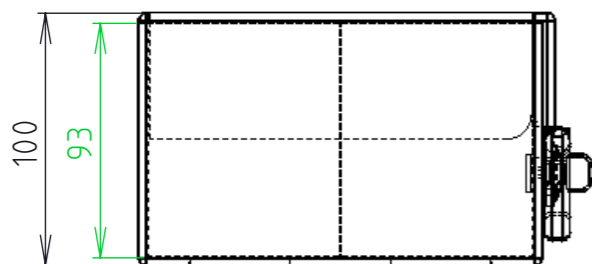

TECHNICAL DRAWING

Product code: 10010103

ITEM NO.	DRAWING NO.	DESCRIPTION	step4/MNOŽ.
1		little box	1
2		handle M320	1
3		lock	1
4		frame	1