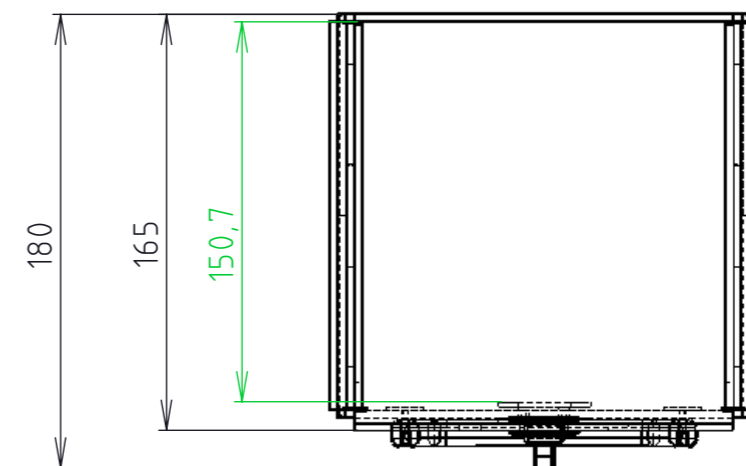

TECHNICAL DRAWING

Product code: 10010103

ITEM NO.	DRAWING NO.	DESCRIPTION	step4/MNOŽ.
1		little box	1
2		handle M320	1
3		lock	1
4		frame	1